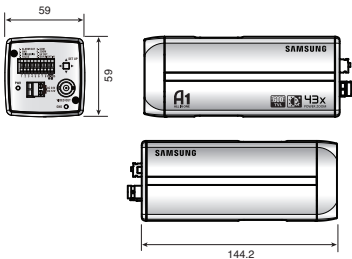

SCZ-3430/2430(Dual Voltage)

The Eco mark represents Samsung Techwin's will to create environment-friendly products, and indicates that the product satisfies the EU RoHS Directive.

Design and specifications are subject to change without notice.

SAMSUNG TECHWIN CO., LTD.

701, Sampyeong-dong, Bundang-gu, Seongnam-si, Gyeonggi-do Korea 463-400
Tel : +82-70-7147-8741 ~ 8749, 8752 ~ 8760 Fax : +82-31-8018-3745
www.samsungsecurity.com www.samsungcctv.com

■ DISTRIBUTED BY