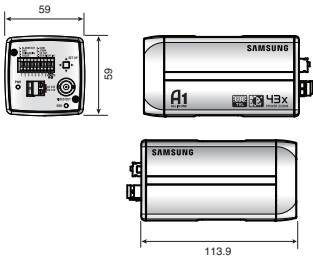

Dimensions

Unit : mm (inch)

SCZ-3430/2430(DC Voltage)